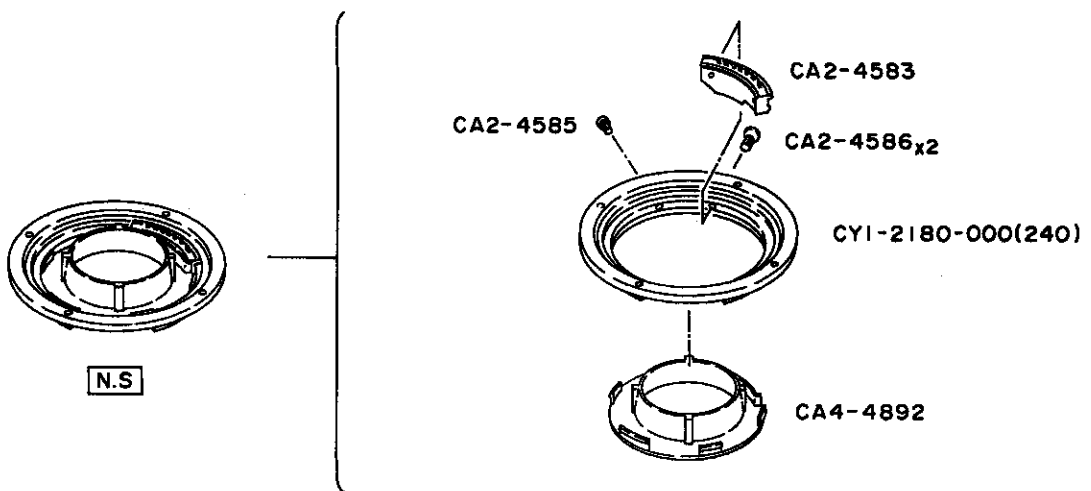

Canon

**LIFE SIZE CONVERTER EF
REF.NO.C54-3791**

**PARTS
CATALOG**

CANON LIFE SIZE CONVERTER EF

WIRING DIAGRAM

CANON LIFE SIZE CONVERTER EF

CA4-4803-000 detail

A	A	SIZE
	∅0.70 mm	(070)
	∅0.75 mm	(075)
	∅0.80 mm	(080)

PARTS LIST

REF.No.C54-3791

NEW	PART.NO.	CLASS	QTY	DESCRIPTION	PAGE
	CA1-7777-000	C	1	MOUNT, BODY	1
	CA1-7780-000	E	1	INTERLOCK, LENS MOTOR	2
	CA2-4583-000	D	1	CONTACT ASS'Y	2
	CA2-4585-000	E	1	SCREW, MOUNT STOPPER	2
	CA2-4586-000	E	2	SCREW	2
	CA4-4803-000 (070)	E	1	RING, SNAP	2
	CA4-4803-000 (075)	E	1	RING, SNAP	2
	CA4-4803-000 (080)	E	1	RING, SNAP	2
	CA4-4804-000	D	1	SLEEVE, NAME	1
	CA4-4805-000	D	1	FRAME, UNLOCK KNOB	1
	CA4-4806-000	D	1	KNOB, UNLOCK	1
	CA4-4808-000	D	1	COLLAR ASS'Y	2
	CA4-4810-000	D	1	SPACER	1
	CA4-4887-000	E	1	HOLDER, SW LEVER	2
	CA4-4892-000	D	1	COVER, BACK	2
	CA4-5205-000	D	1	PIN, UNLOCK KNOB	1
	CF1-1968-000	E	1	CONTACT INTERLOCK	2
	CN5-0163-000	D	1	LENS, G3	2
	CN5-0164-000	D	1	LENS, G4	2
	CS1-7601-000	D	1	SPRING, MOUNT	1
	CS2-5020-000	E	1	SPRING, COIL	1
	CY1-2180-000(240)	C	1	MOUNT, LENS	2
	CY1-2267-000	D	1	BARREL, MAIN	1
	CY1-2268-000	D	1	CONTACT ASS'Y	2
	CY1-2269-000	D	1	LENS/BARREL	2
	X91-2024-900		4	SCREW, CROSS-RECESS, PH	1
	XA1-1200-509		3	SCREW, CROSS-RECESS, PH	1
	XA1-1200-559		3	SCREW, CROSS-RECESS, PH	1
	XA1-3170-409		3	SCREW, CROSS-RECESS, FCH	1
	XA1-7200-506		4	SCREW, CROSS-RECESS, PH	1
	XA4-1170-709		2	SCREW, CROSS-RECESS, PH	1
	XA4-7170-359		3	SCREW, CROSS-RECESS, PH	2
	Y11-3701-000			LEAD (WHITE)	1
	Y11-3702-000			LEAD (BLACK)	1
	Y11-3706-000			LEAD (ORANGE)	1
	Y11-3709-000			LEAD (GREEN)	1
	Y11-3711-000			LEAD (BLUE)	1
	Y11-4402-000			LEAD (BLACK)	1
	Y11-4403-000			LEAD (RED)	1

CANON LIFE SIZE CONVERTER EF

REF. NO. C54-3791