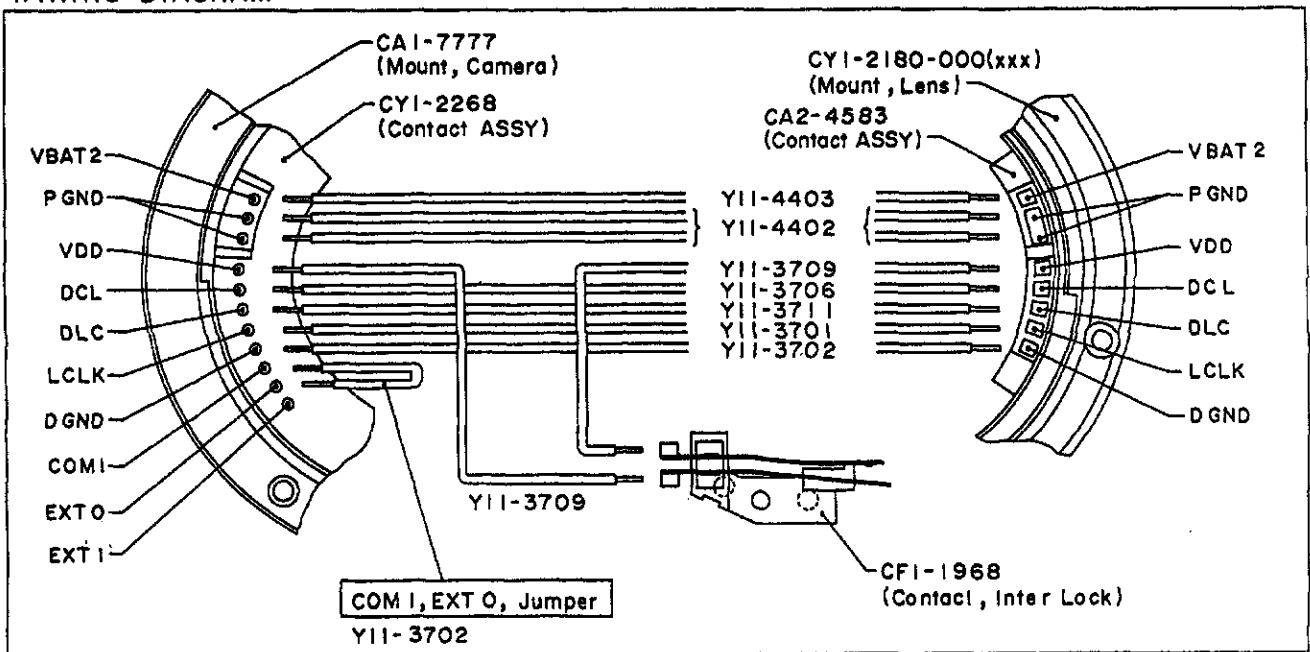

Canon

**LIFE SIZE CONVERTER EF
REF.NO.C54-3791**

**PARTS
CATALOG**

CANON LIFE SIZE CONVERTER EF

WIRING DIAGRAM

CANON LIFE SIZE CONVERTER EF

CA4-4803-000 detail

A	A	SIZE
	∅0.70 mm	(070)
	∅0.75 mm	(075)
	∅0.80 mm	(080)

PARTS LIST

REF.No.C54-3791

NEW	PART.NO.	CLASS	QTY	DESCRIPTION	PAGE
	CA1-7777-000	C	1	MOUNT, BODY	1
	CA1-7780-000	E	1	INTERLOCK, LENS MOTOR	2
	CA2-4583-000	D	1	CONTACT ASS'Y	2
	CA2-4585-000	E	1	SCREW, MOUNT STOPPER	2
	CA2-4586-000	E	2	SCREW	2
	CA4-4803-000 (070)	E	1	RING, SNAP	2
	CA4-4803-000 (075)	E	1	RING, SNAP	2
	CA4-4803-000 (080)	E	1	RING, SNAP	2
	CA4-4804-000	D	1	SLEEVE, NAME	1
	CA4-4805-000	D	1	FRAME, UNLOCK KNOB	1
	CA4-4806-000	D	1	KNOB, UNLOCK	1
	CA4-4808-000	D	1	COLLAR ASS'Y	2
	CA4-4810-000	D	1	SPACER	1
	CA4-4887-000	E	1	HOLDER, SW LEVER	2
	CA4-4892-000	D	1	COVER, BACK	2
	CA4-5205-000	D	1	PIN, UNLOCK KNOB	1
	CF1-1968-000	E	1	CONTACT INTERLOCK	2
	CN5-0163-000	D	1	LENS, G3	2
	CN5-0164-000	D	1	LENS, G4	2
	CS1-7601-000	D	1	SPRING, MOUNT	1
	CS2-5020-000	E	1	SPRING, COIL	1
	CY1-2180-000(240)	C	1	MOUNT, LENS	2
	CY1-2267-000	D	1	BARREL, MAIN	1
	CY1-2268-000	D	1	CONTACT ASS'Y	2
	CY1-2269-000	D	1	LENS/BARREL	2
	X91-2024-900		4	SCREW, CROSS-RECESS, PH	1
	XA1-1200-509		3	SCREW, CROSS-RECESS, PH	1
	XA1-1200-559		3	SCREW, CROSS-RECESS, PH	1
	XA1-3170-409		3	SCREW, CROSS-RECESS, FCH	1
	XA1-7200-506		4	SCREW, CROSS-RECESS, PH	1
	XA4-1170-709		2	SCREW, CROSS-RECESS, PH	1
	XA4-7170-359		3	SCREW, CROSS-RECESS, PH	2
	Y11-3701-000			LEAD (WHITE)	1
	Y11-3702-000			LEAD (BLACK)	1
	Y11-3706-000			LEAD (ORANGE)	1
	Y11-3709-000			LEAD (GREEN)	1
	Y11-3711-000			LEAD (BLUE)	1
	Y11-4402-000			LEAD (BLACK)	1
	Y11-4403-000			LEAD (RED)	1

CANON LIFE SIZE CONVERTER EF

REF. NO. C54-3791