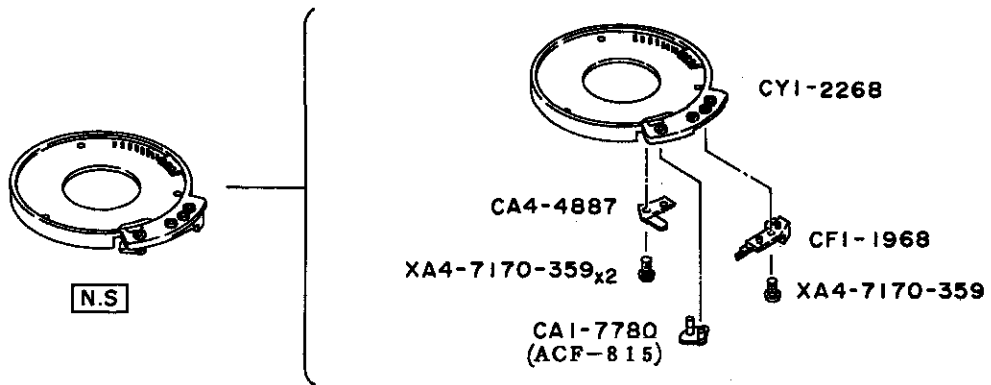

Canon

**LIFE SIZE CONVERTER EF
REF.NO.C54-3791**

**PARTS
CATALOG**

CANON LIFE SIZE CONVERTER EF

WIRING DIAGRAM

CANON LIFE SIZE CONVERTER EF

CA4-4803-000 detail

A	A	SIZE
	∅0.70 mm	(070)
	∅0.75 mm	(075)
	∅0.80 mm	(080)

PARTS LIST

REF.No.C54-3791

NEW	PART.NO.	CLASS	QTY	DESCRIPTION	PAGE
	CA1-7777-000	C	1	MOUNT, BODY	1
	CA1-7780-000	E	1	INTERLOCK, LENS MOTOR	2
	CA2-4583-000	D	1	CONTACT ASS'Y	2
	CA2-4585-000	E	1	SCREW, MOUNT STOPPER	2
	CA2-4586-000	E	2	SCREW	2
	CA4-4803-000 (070)	E	1	RING, SNAP	2
	CA4-4803-000 (075)	E	1	RING, SNAP	2
	CA4-4803-000 (080)	E	1	RING, SNAP	2
	CA4-4804-000	D	1	SLEEVE, NAME	1
	CA4-4805-000	D	1	FRAME, UNLOCK KNOB	1
	CA4-4806-000	D	1	KNOB, UNLOCK	1
	CA4-4808-000	D	1	COLLAR ASS'Y	2
	CA4-4810-000	D	1	SPACER	1
	CA4-4887-000	E	1	HOLDER, SW LEVER	2
	CA4-4892-000	D	1	COVER, BACK	2
	CA4-5205-000	D	1	PIN, UNLOCK KNOB	1
	CF1-1968-000	E	1	CONTACT INTERLOCK	2
	CN5-0163-000	D	1	LENS, G3	2
	CN5-0164-000	D	1	LENS, G4	2
	CS1-7601-000	D	1	SPRING, MOUNT	1
	CS2-5020-000	E	1	SPRING, COIL	1
	CY1-2180-000(240)	C	1	MOUNT, LENS	2
	CY1-2267-000	D	1	BARREL, MAIN	1
	CY1-2268-000	D	1	CONTACT ASS'Y	2
	CY1-2269-000	D	1	LENS/BARREL	2
	X91-2024-900		4	SCREW, CROSS-RECESS, PH	1
	XA1-1200-509		3	SCREW, CROSS-RECESS, PH	1
	XA1-1200-559		3	SCREW, CROSS-RECESS, PH	1
	XA1-3170-409		3	SCREW, CROSS-RECESS, FCH	1
	XA1-7200-506		4	SCREW, CROSS-RECESS, PH	1
	XA4-1170-709		2	SCREW, CROSS-RECESS, PH	1
	XA4-7170-359		3	SCREW, CROSS-RECESS, PH	2
	Y11-3701-000			LEAD (WHITE)	1
	Y11-3702-000			LEAD (BLACK)	1
	Y11-3706-000			LEAD (ORANGE)	1
	Y11-3709-000			LEAD (GREEN)	1
	Y11-3711-000			LEAD (BLUE)	1
	Y11-4402-000			LEAD (BLACK)	1
	Y11-4403-000			LEAD (RED)	1

CANON LIFE SIZE CONVERTER EF

REF. NO. C54-3791