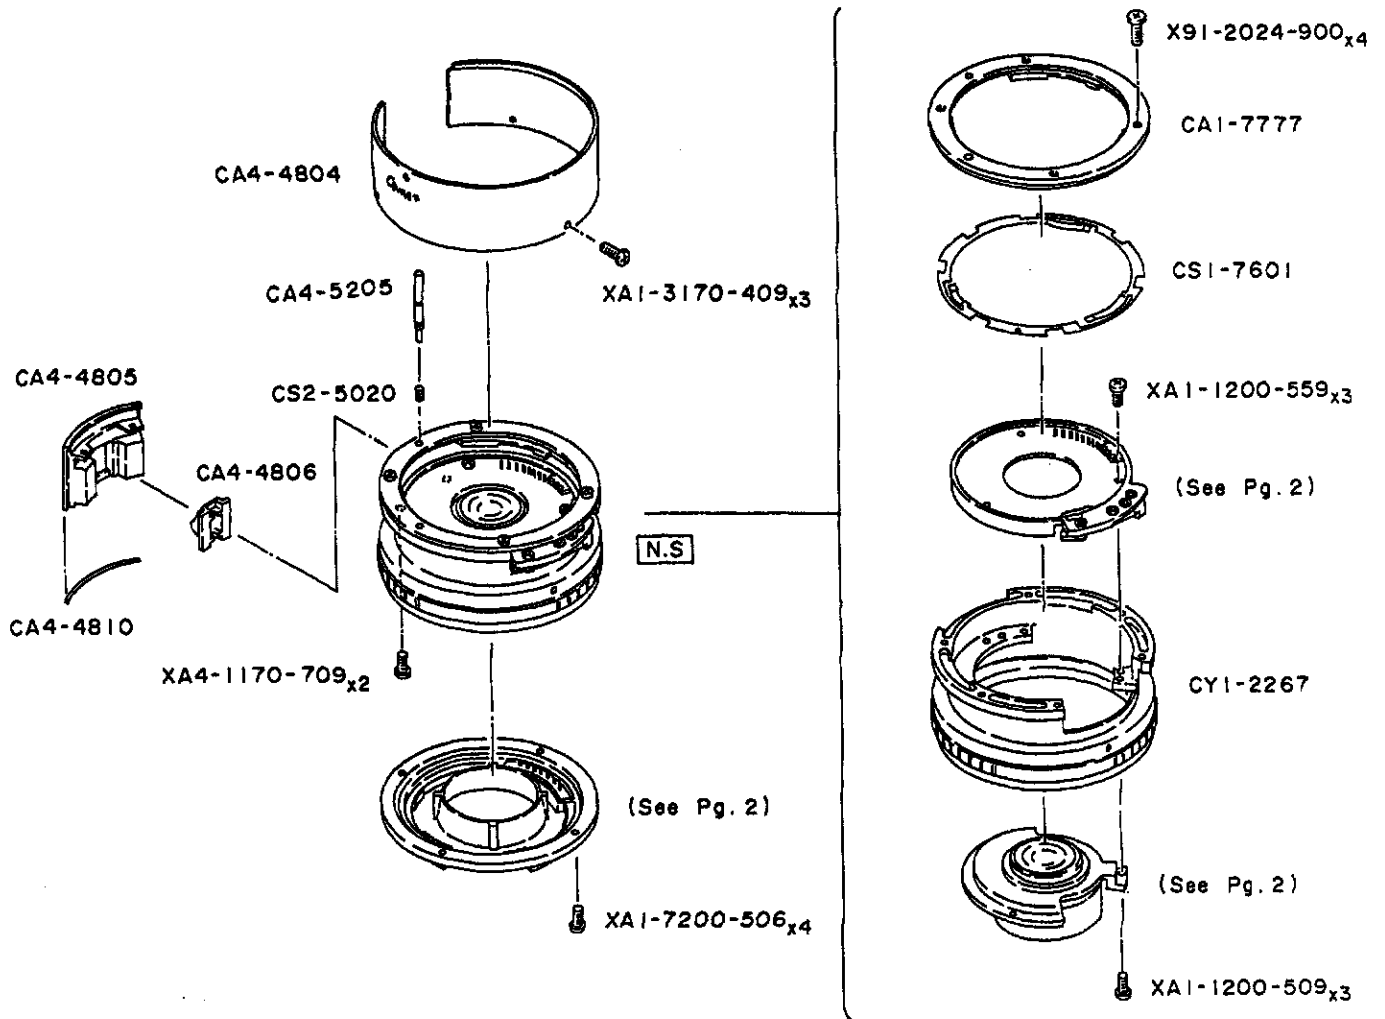

Canon

**LIFE SIZE CONVERTER EF
REF.NO.C54-3791**

**PARTS
CATALOG**

CANON LIFE SIZE CONVERTER EF

WIRING DIAGRAM

CANON LIFE SIZE CONVERTER EF

CA4-4803-000 detail

A	A	SIZE
	∅0.70 mm	(070)
	∅0.75 mm	(075)
	∅0.80 mm	(080)

PARTS LIST

REF.No.C54-3791

NEW	PART.NO.	CLASS	QTY	DESCRIPTION	PAGE
	CA1-7777-000	C	1	MOUNT, BODY	1
	CA1-7780-000	E	1	INTERLOCK, LENS MOTOR	2
	CA2-4583-000	D	1	CONTACT ASS'Y	2
	CA2-4585-000	E	1	SCREW, MOUNT STOPPER	2
	CA2-4586-000	E	2	SCREW	2
	CA4-4803-000 (070)	E	1	RING, SNAP	2
	CA4-4803-000 (075)	E	1	RING, SNAP	2
	CA4-4803-000 (080)	E	1	RING, SNAP	2
	CA4-4804-000	D	1	SLEEVE, NAME	1
	CA4-4805-000	D	1	FRAME, UNLOCK KNOB	1
	CA4-4806-000	D	1	KNOB, UNLOCK	1
	CA4-4808-000	D	1	COLLAR ASS'Y	2
	CA4-4810-000	D	1	SPACER	1
	CA4-4887-000	E	1	HOLDER, SW LEVER	2
	CA4-4892-000	D	1	COVER, BACK	2
	CA4-5205-000	D	1	PIN, UNLOCK KNOB	1
	CF1-1968-000	E	1	CONTACT INTERLOCK	2
	CN5-0163-000	D	1	LENS, G3	2
	CN5-0164-000	D	1	LENS, G4	2
	CS1-7601-000	D	1	SPRING, MOUNT	1
	CS2-5020-000	E	1	SPRING, COIL	1
	CY1-2180-000(240)	C	1	MOUNT, LENS	2
	CY1-2267-000	D	1	BARREL, MAIN	1
	CY1-2268-000	D	1	CONTACT ASS'Y	2
	CY1-2269-000	D	1	LENS/BARREL	2
	X91-2024-900		4	SCREW, CROSS-RECESS, PH	1
	XA1-1200-509		3	SCREW, CROSS-RECESS, PH	1
	XA1-1200-559		3	SCREW, CROSS-RECESS, PH	1
	XA1-3170-409		3	SCREW, CROSS-RECESS, FCH	1
	XA1-7200-506		4	SCREW, CROSS-RECESS, PH	1
	XA4-1170-709		2	SCREW, CROSS-RECESS, PH	1
	XA4-7170-359		3	SCREW, CROSS-RECESS, PH	2
	Y11-3701-000			LEAD (WHITE)	1
	Y11-3702-000			LEAD (BLACK)	1
	Y11-3706-000			LEAD (ORANGE)	1
	Y11-3709-000			LEAD (GREEN)	1
	Y11-3711-000			LEAD (BLUE)	1
	Y11-4402-000			LEAD (BLACK)	1
	Y11-4403-000			LEAD (RED)	1

CANON LIFE SIZE CONVERTER EF

REF. NO. C54-3791