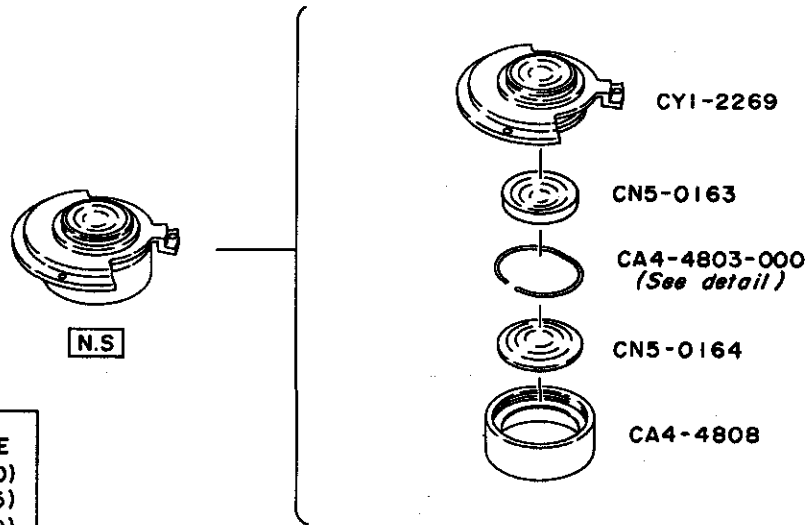

Canon

**LIFE SIZE CONVERTER EF
REF.NO.C54-3791**

**PARTS
CATALOG**

CANON LIFE SIZE CONVERTER EF

WIRING DIAGRAM

CANON LIFE SIZE CONVERTER EF

CA4-4803-000 detail

A	A	SIZE
	∅0.70 mm	(070)
	∅0.75 mm	(075)
	∅0.80 mm	(080)

PARTS LIST

REF.No.C54-3791

NEW	PART.NO.	CLASS	QTY	DESCRIPTION	PAGE
	CA1-7777-000	C	1	MOUNT, BODY	1
	CA1-7780-000	E	1	INTERLOCK, LENS MOTOR	2
	CA2-4583-000	D	1	CONTACT ASS'Y	2
	CA2-4585-000	E	1	SCREW, MOUNT STOPPER	2
	CA2-4586-000	E	2	SCREW	2
	CA4-4803-000 (070)	E	1	RING, SNAP	2
	CA4-4803-000 (075)	E	1	RING, SNAP	2
	CA4-4803-000 (080)	E	1	RING, SNAP	2
	CA4-4804-000	D	1	SLEEVE, NAME	1
	CA4-4805-000	D	1	FRAME, UNLOCK KNOB	1
	CA4-4806-000	D	1	KNOB, UNLOCK	1
	CA4-4808-000	D	1	COLLAR ASS'Y	2
	CA4-4810-000	D	1	SPACER	1
	CA4-4887-000	E	1	HOLDER, SW LEVER	2
	CA4-4892-000	D	1	COVER, BACK	2
	CA4-5205-000	D	1	PIN, UNLOCK KNOB	1
	CF1-1968-000	E	1	CONTACT INTERLOCK	2
	CN5-0163-000	D	1	LENS, G3	2
	CN5-0164-000	D	1	LENS, G4	2
	CS1-7601-000	D	1	SPRING, MOUNT	1
	CS2-5020-000	E	1	SPRING, COIL	1
	CY1-2180-000(240)	C	1	MOUNT, LENS	2
	CY1-2267-000	D	1	BARREL, MAIN	1
	CY1-2268-000	D	1	CONTACT ASS'Y	2
	CY1-2269-000	D	1	LENS/BARREL	2
	X91-2024-900		4	SCREW, CROSS-RECESS, PH	1
	XA1-1200-509		3	SCREW, CROSS-RECESS, PH	1
	XA1-1200-559		3	SCREW, CROSS-RECESS, PH	1
	XA1-3170-409		3	SCREW, CROSS-RECESS, FCH	1
	XA1-7200-506		4	SCREW, CROSS-RECESS, PH	1
	XA4-1170-709		2	SCREW, CROSS-RECESS, PH	1
	XA4-7170-359		3	SCREW, CROSS-RECESS, PH	2
	Y11-3701-000			LEAD (WHITE)	1
	Y11-3702-000			LEAD (BLACK)	1
	Y11-3706-000			LEAD (ORANGE)	1
	Y11-3709-000			LEAD (GREEN)	1
	Y11-3711-000			LEAD (BLUE)	1
	Y11-4402-000			LEAD (BLACK)	1
	Y11-4403-000			LEAD (RED)	1

CANON LIFE SIZE CONVERTER EF

REF. NO. C54-3791