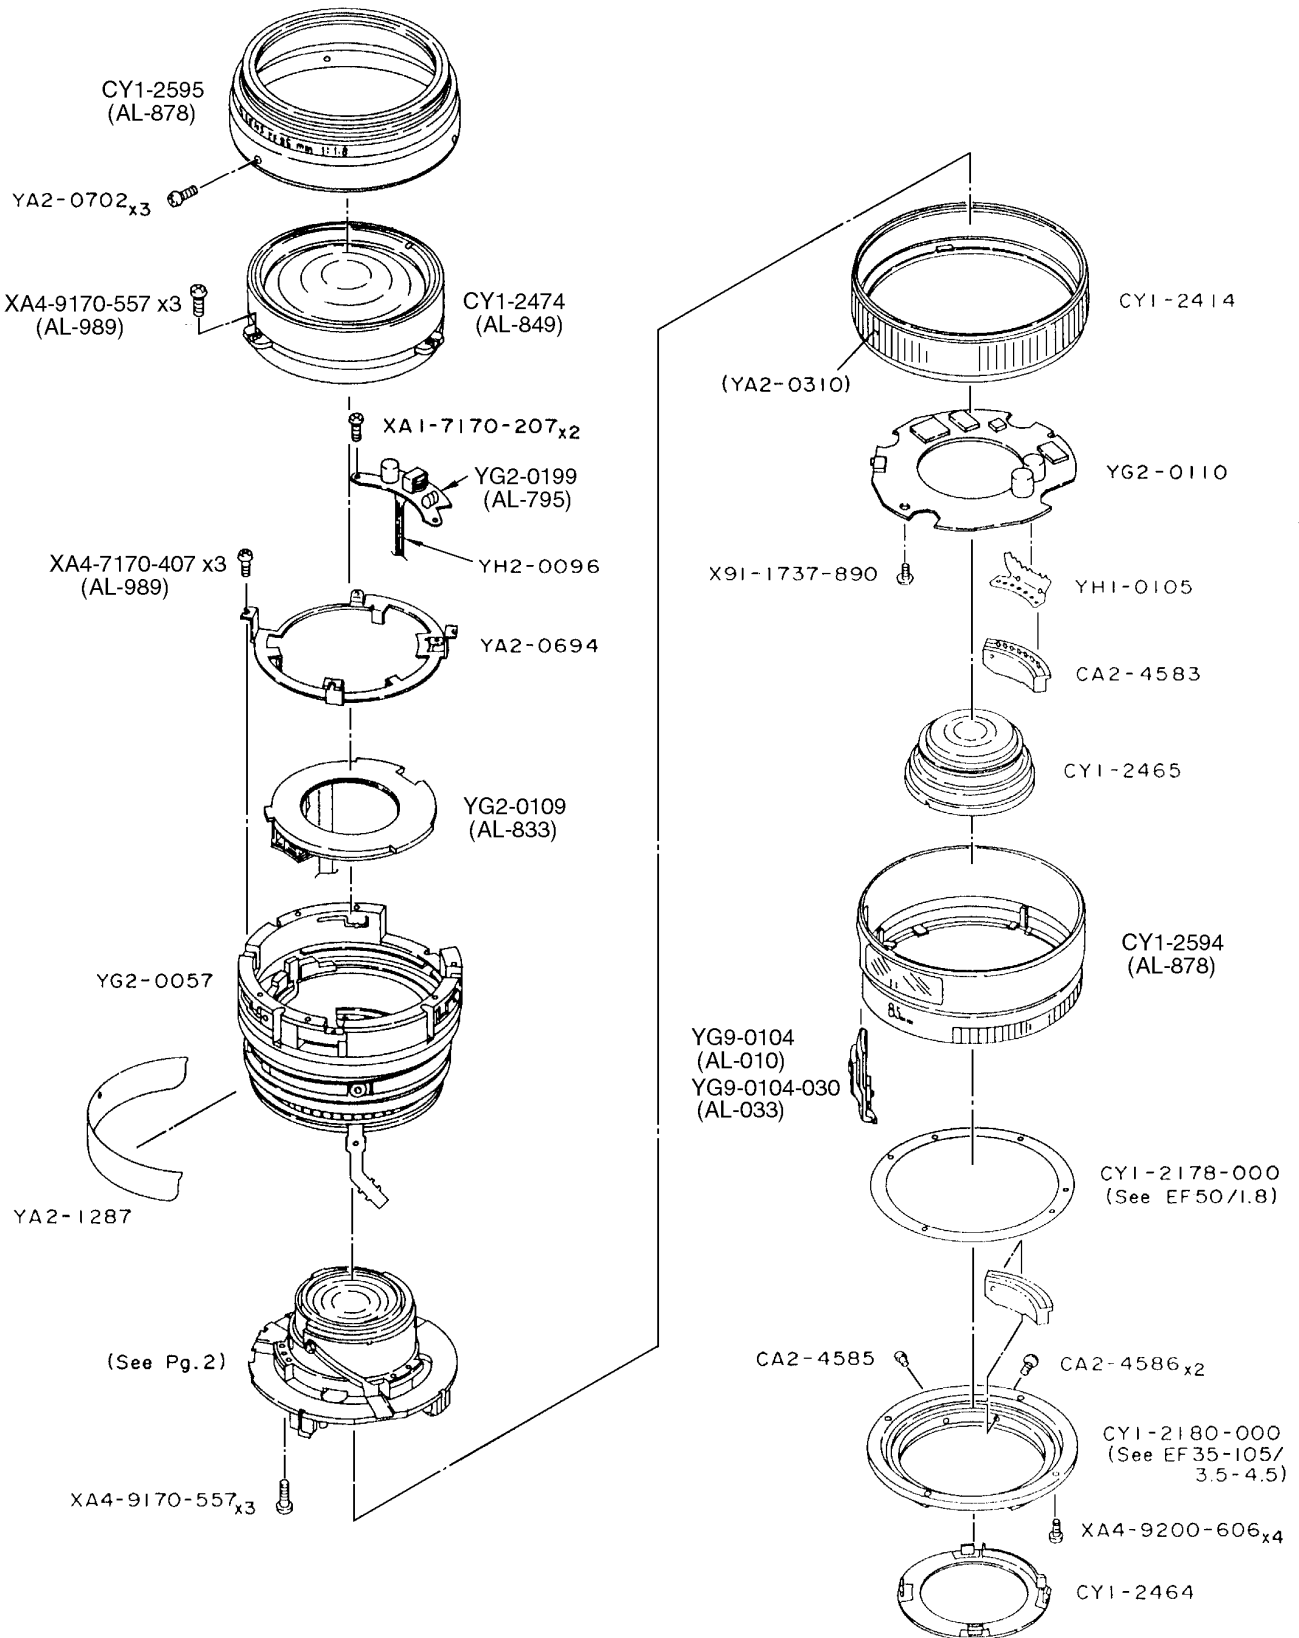

Canon

**EF 85mm 1:1.8 USM
REF.NO.C21-7321**

**PARTS
CATALOG**

CANON LENS EF 85 mm 1:1.8 USM

CANON LENS EF 85 mm 1:1.8 USM

PARTS LIST

REF.No.C21-7321

NEW	PARTS NO.	CLASS	QTY	DESCRIPTION	PAGE
	CA2-4583-000	D	1	CONTACT ASS'Y	1
	CA2-4585-000	E	1	SCREW, MOUNT STOPPER	1
	CA2-4586-000	E	2	SCREW	1
	CY1-2178-000(XXX)	E	1	WASHER, MOUNT	1
	CY1-2180-000(XXX)	C	1	MOUNT, LENS	1
	CY1-2414-000	E	1	FOCUSING RING ASS'Y	1
	CY1-2464-000	E	1	COVER, BACK	1
	CY1-2465-000	E	1	LENS G7.8/9 ASS'Y	1
	CY1-2473-000	E	1	LENS G5.6 ASS'Y	2
	CY1-2474-000	D	1	FRONT LENS (G1-4) ASS'Y	1
	CY1-2594-000	D	1	RING, INDEX	1
	CY1-2595-000	D	1	FRONT SLEEVE ASS'Y	1
	X91-1436-870	F	3	SCREW, CROSS-RECESS, PH	2
	X91-1737-890	F	1	SCREW, CROSS-RECESS, PH	1
	XA1-7170-207	F	2	SCREW, CROSS-RECESS, PH	1
	XA4-7170-407	F	3	SCREW, CROSS-RECESS, PH	1
	XA4-9170-557	F	6	SCREW, CROSS-RECESS, PH	1
	XA4-9200-606	F	4	SCREW, CROSS-RECESS, PH	1
	YA2-0310-000	D	1	RING, RUBBER	1
	YA2-0694-000	E	1	RING, RETAINING	1
	YA2-0696-000(XXX)	E	1	COLLAR, FOCUSING	2
	YA2-0697-000(XXX)	E	2	COLLAR, FOCUSING	2
	YA2-0702-000	F	3	SCREW, CROSS-RECESS, PH	1
	YA2-1275-000	D	1	BARREL, FIXED	2
	YA2-1284-000	D	1	RING, LIGHT SHIELD	2
	YA2-1287-000	E	1	SCALE, FOCUSING	1
	YG2-0057-000	D	1	FOCUSING UNIT	1
	YG2-0109-000	D	1	POWER DIAPHRAGM UNIT	1
	YG2-0110-000	D	1	MAIN CBA ASS'Y	1
	YG2-0199-000	D	1	CONVERTER, DC/DC	1
	YG9-0104-000	D	1	A/M SWITCH ASS'Y	1
	YG9-0104-030	D	1	A/M SWITCH ASS'Y	1
	YH1-0105-000	E	1	FLEX, CONNECTING	1
	YH2-0096-000	E	1	CABLE, FLAT	1

CANON LENS EF 85mm 1:1.8 USM