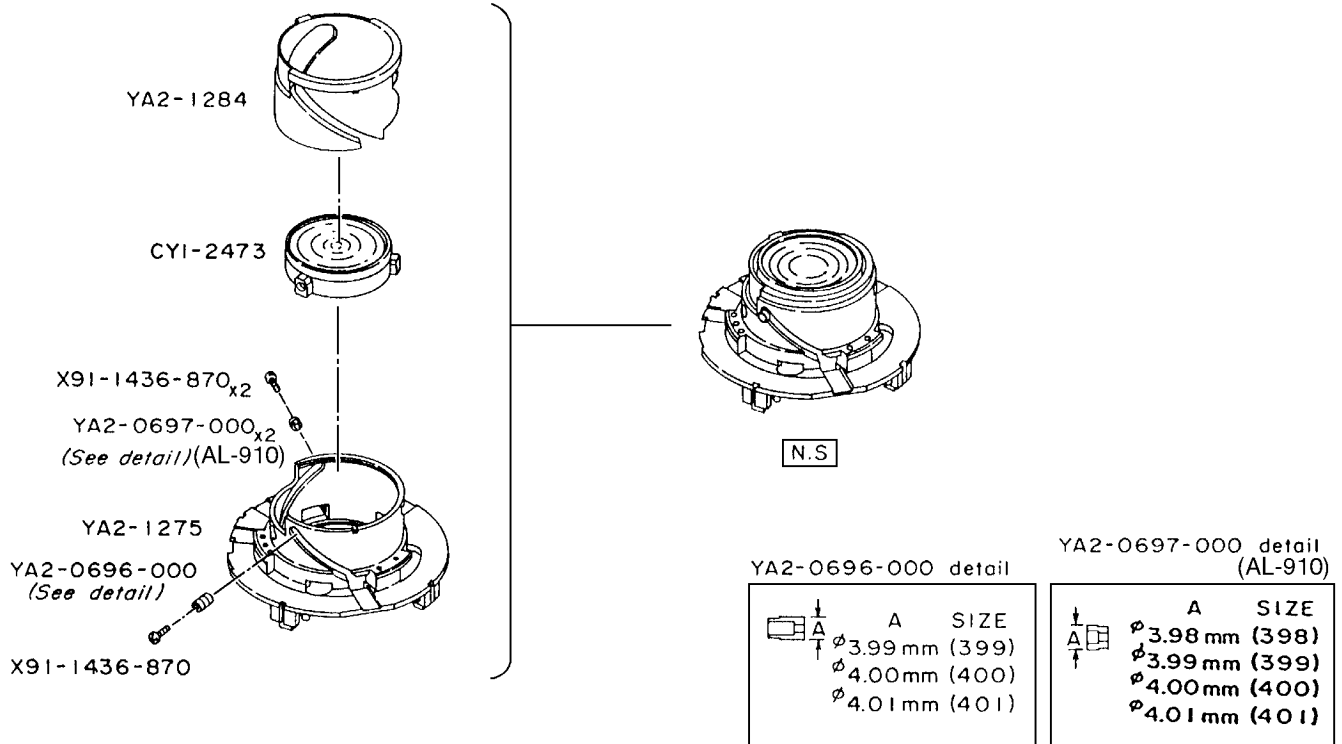

Canon

**EF 85mm 1:1.8 USM
REF.NO.C21-7321**

**PARTS
CATALOG**

CANON LENS EF 85 mm 1:1.8 USM

CANON LENS EF 85 mm 1:1.8 USM

PARTS LIST

REF.No.C21-7321

NEW	PARTS NO.	CLASS	QTY	DESCRIPTION	PAGE
	CA2-4583-000	D	1	CONTACT ASS'Y	1
	CA2-4585-000	E	1	SCREW, MOUNT STOPPER	1
	CA2-4586-000	E	2	SCREW	1
	CY1-2178-000(XXX)	E	1	WASHER, MOUNT	1
	CY1-2180-000(XXX)	C	1	MOUNT, LENS	1
	CY1-2414-000	E	1	FOCUSING RING ASS'Y	1
	CY1-2464-000	E	1	COVER, BACK	1
	CY1-2465-000	E	1	LENS G7.8/9 ASS'Y	1
	CY1-2473-000	E	1	LENS G5.6 ASS'Y	2
	CY1-2474-000	D	1	FRONT LENS (G1-4) ASS'Y	1
	CY1-2594-000	D	1	RING, INDEX	1
	CY1-2595-000	D	1	FRONT SLEEVE ASS'Y	1
	X91-1436-870	F	3	SCREW, CROSS-RECESS, PH	2
	X91-1737-890	F	1	SCREW, CROSS-RECESS, PH	1
	XA1-7170-207	F	2	SCREW, CROSS-RECESS, PH	1
	XA4-7170-407	F	3	SCREW, CROSS-RECESS, PH	1
	XA4-9170-557	F	6	SCREW, CROSS-RECESS, PH	1
	XA4-9200-606	F	4	SCREW, CROSS-RECESS, PH	1
	YA2-0310-000	D	1	RING, RUBBER	1
	YA2-0694-000	E	1	RING, RETAINING	1
	YA2-0696-000(XXX)	E	1	COLLAR, FOCUSING	2
	YA2-0697-000(XXX)	E	2	COLLAR, FOCUSING	2
	YA2-0702-000	F	3	SCREW, CROSS-RECESS, PH	1
	YA2-1275-000	D	1	BARREL, FIXED	2
	YA2-1284-000	D	1	RING, LIGHT SHIELD	2
	YA2-1287-000	E	1	SCALE, FOCUSING	1
	YG2-0057-000	D	1	FOCUSING UNIT	1
	YG2-0109-000	D	1	POWER DIAPHRAGM UNIT	1
	YG2-0110-000	D	1	MAIN CBA ASS'Y	1
	YG2-0199-000	D	1	CONVERTER, DC/DC	1
	YG9-0104-000	D	1	A/M SWITCH ASS'Y	1
	YG9-0104-030	D	1	A/M SWITCH ASS'Y	1
	YH1-0105-000	E	1	FLEX, CONNECTING	1
	YH2-0096-000	E	1	CABLE, FLAT	1

CANON LENS EF 85mm 1:1.8 USM