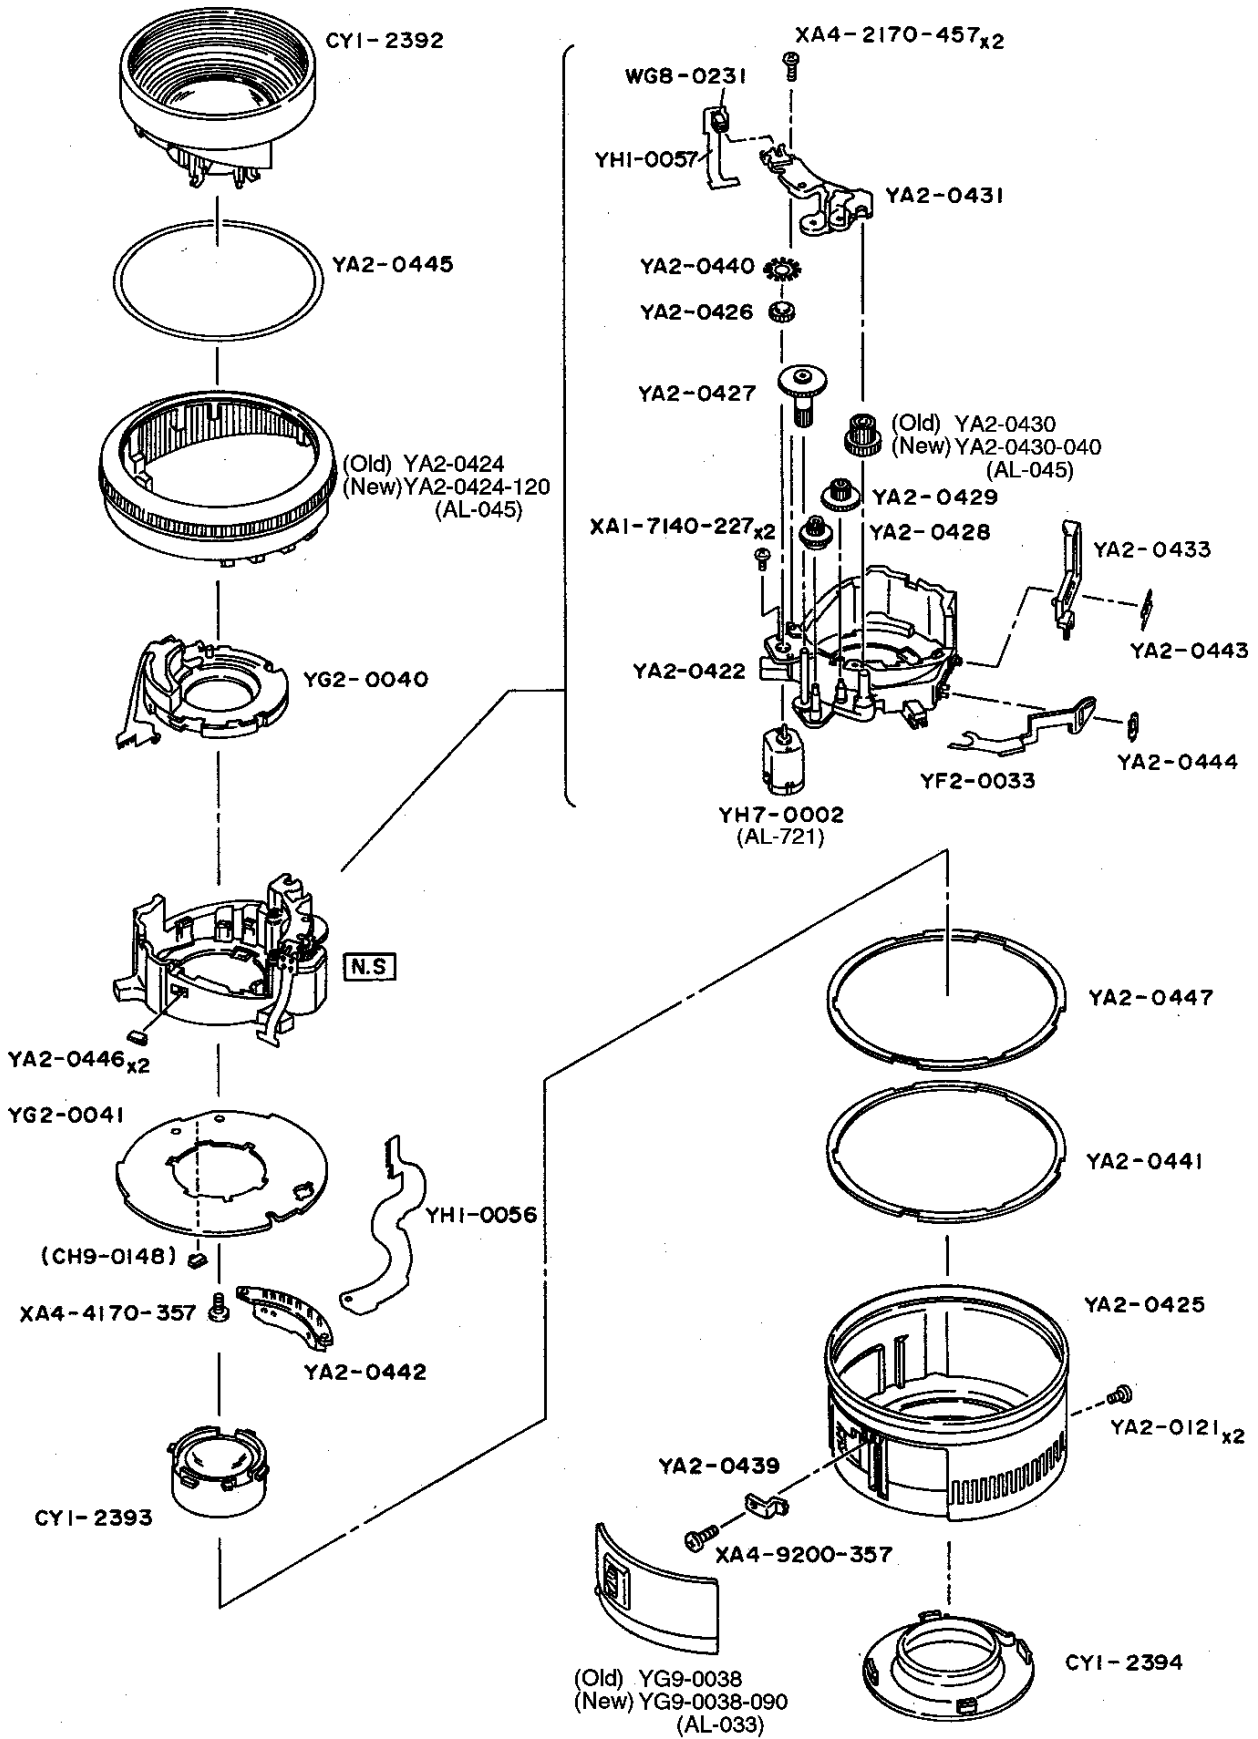

**Canon**

EF 50mm 1:1.8 II  
REF.NO.C21-6241

PARTS

CANON LENS EF50mm 1:1.8 II

# PARTS LIST

REF.No.C21-6241

NEW	PART.NO.	CLASS	QTY	DESCRIPTION	PAGE
	CH9-0148-000	E	1	SWITCH, SLIDE	
	CY1-2392-000	D	1	FRONT LENS ASS'Y	
	CY1-2393-000	D	1	REAR LENS ASS'Y	
	CY1-2394-000	D	1	COVER, BACK	
	WG8-0231-000	E	1	PHOTO INTERRUPTER	
	XA1-7140-227		2	SCREW, CROSS-RECESS, PH	
	XA4-2170-457		2	SCREW, CROSS-RECESS, PH	
	XA4-4170-357		1	SCREW, CROSS-RECESS, PH	
	XA4-9200-357		1	SCREW, CROSS-RECESS, PH	
	YA2-0121-000		2	SCREW, SLOTTED, FFH	
	YA2-0422-000	E	1	BARRLE, MAIN	
	YA2-0424-000	E	1	RING, MANUAL FOCUSING (OLD)	
	YA2-0424-120	E	1	RING, MANUAL FOCUSING (NEW)	
	YA2-0425-000	D	1	BODY	
	YA2-0426-000	E	1	GEAR, 1	
	YA2-0427-000	E	1	GEAR, 2	
	YA2-0428-000	E	1	GEAR, 3	
	YA2-0429-000	E	1	GEAR, 4	
	YA2-0430-000	E	1	GEAR, 5 (OLD)	
	YA2-0430-040	E	1	GEAR, 5 (NEW)	
	YA2-0431-000	E	1	HOLDER, GEAR	
	YA2-0433-000	E	1	CLUTCH	
	YA2-0439-000	E	1	STOPPER, FOCUSING	
	YA2-0440-000	E	1	PLATE, PULSE	
	YA2-0441-000	E	1	RING, REINFORCEMENT	
	YA2-0442-000	D	1	CONTACT ASS'Y	
	YA2-0443-000	D	1	NUT	
	YA2-0444-000	D	1	NUT	
	YA2-0445-000	E	1	WASHER, DUST SHIELD	
	YA2-0446-000	D	2	SPACER	
	YA2-0447-000	E	1	RING, REINFORCEMENT	
	YF2-0033-000	E	1	CLUTCH	
	YG2-0040-000	D	1	POWER DIAPHRAGM UNIT	
	YG2-0041-000	D	1	MAIN CBA	
	YG9-0038-000	D	1	PANEL, A-M SWITCH (OLD)	
	YG9-0038-090	D	1	SWITCH PANEL UNIT (NEW)	
	YH1-0056-000	D	1	FLEX, MOUNT	
	YH1-0057-000	E	1	FLEX, CONNECTING	
	YH7-0002-000	E	1	MOTOR, FOCUSING	

# CANON LENS EF50mm 1:1.8II

REF. NO. C21-6241