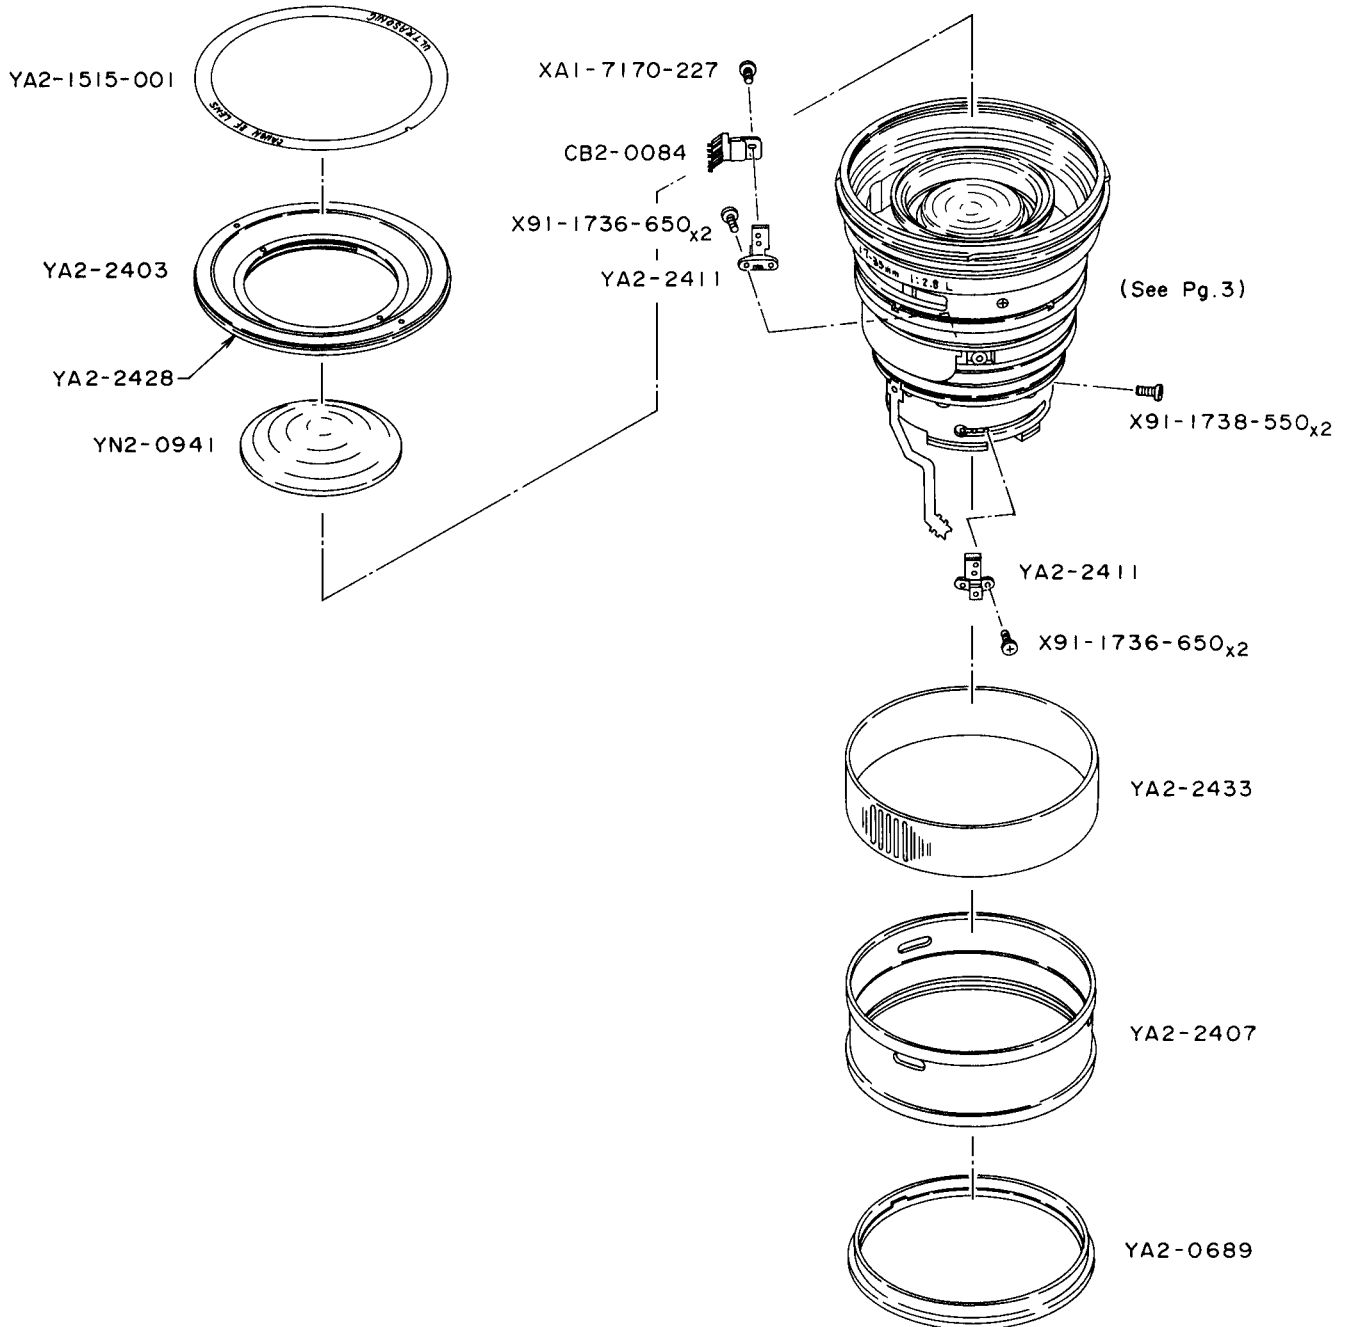

Canon

**EF 17-35mm 1:2.8 L USM
REF.NO. C21-9802**

**PARTS
CATALOG**

CANON LENS EF 17-35 mm 1:2.8 L USM

CY1-2180-000 detail

A	SIZE	A	SIZE
1.5 mm	(150)	2.2 mm	(220)
1.6 mm	(160)	2.3 mm	(230)
1.7 mm	(170)	2.4 mm	(240)
1.8 mm	(180)	2.5 mm	(250)
1.9 mm	(190)	2.6 mm	(260)
2.0 mm	(200)	2.7 mm	(270)
2.1 mm	(210)		

CY1-2178-000 detail

Service Use Only.	
A	SIZE
0.02 mm	(002)
0.05 mm	(005)

CANON LENS EF 17-35 mm 1:2.8 L USM

CANON LENS EF 17-35 mm 1:2.8 L USM

YA2-2419-000 detail

	A	SIZE
↓		∅3.99 mm (399)
A		∅4.00 mm (400)
↑		∅4.01 mm (401)

CANON LENS EF 17-35 mm 1:2.8 L USM

CA2-6842-000 detail

	A	SIZE
↓	∅ 3.99 mm	(399)
A	∅ 4.00 mm	(400)
↑	∅ 4.01 mm	(401)
	∅ 4.02 mm	(402)

YA2-2435-000 detail

	A	SIZE
↓	∅ 3.99 mm	(399)
A	∅ 4.00 mm	(400)
↑	∅ 4.01 mm	(401)

CANON LENS EF 17-35 mm 1:2.8 L USM

CA2-5227-000 detail

	A	SIZE
	φ0.7 mm	(070)
	φ0.8 mm	(080)

CANON LENS EF 17-35 mm 1:2.8 L USM

YA2-2417-000 detail

	A	SIZE
	∅ 3.99 mm	(399)
	∅ 4.00 mm	(400)
	∅ 4.01 mm	(401)