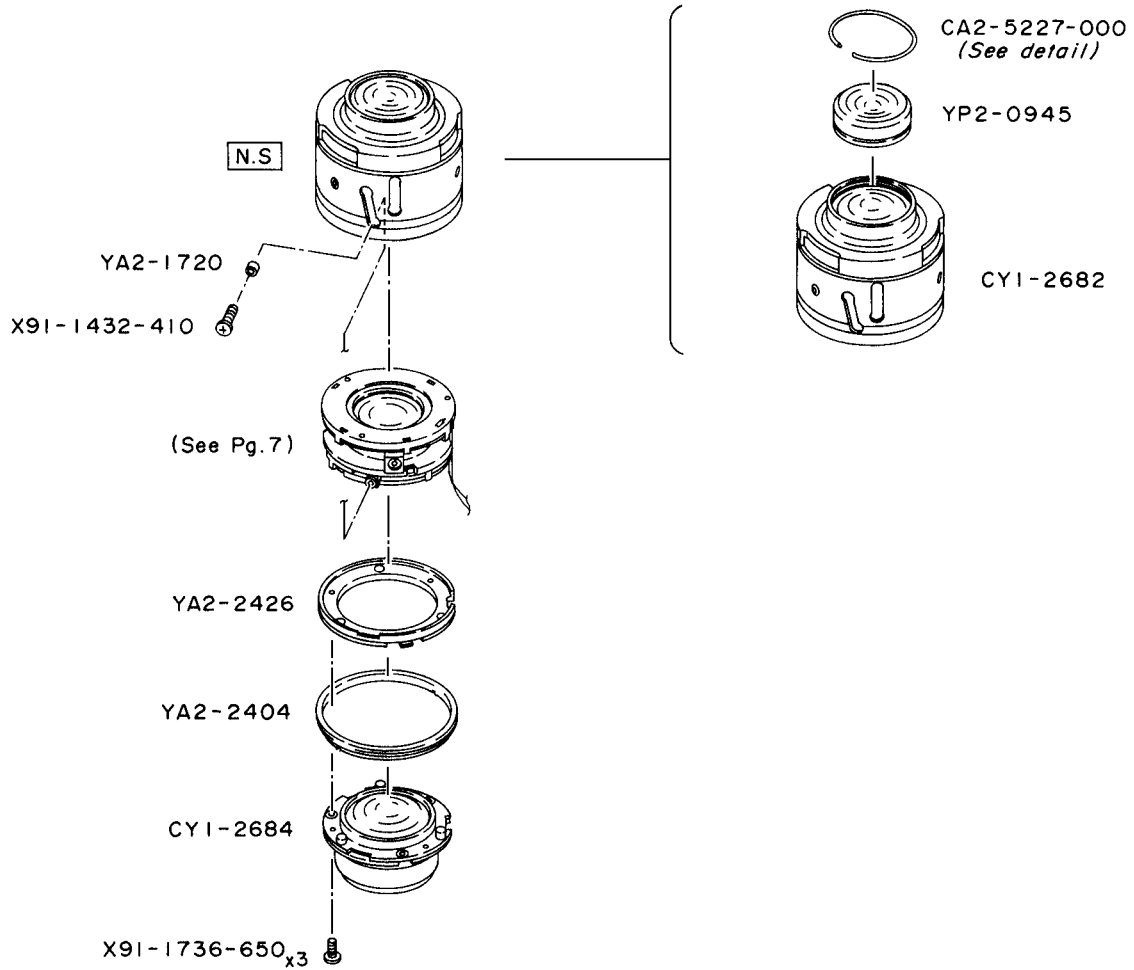

CANON LENS EF 17-35 mm 1:2.8 L USM

CA2-5227-000 detail

	A	SIZE
	φ0.7 mm	(070)
	φ0.8 mm	(080)

CANON LENS EF 17-35 mm 1:2.8 L USM

YA2-2417-000 detail

	A	SIZE
	∅ 3.99 mm	(399)
	∅ 4.00 mm	(400)
	∅ 4.01 mm	(401)