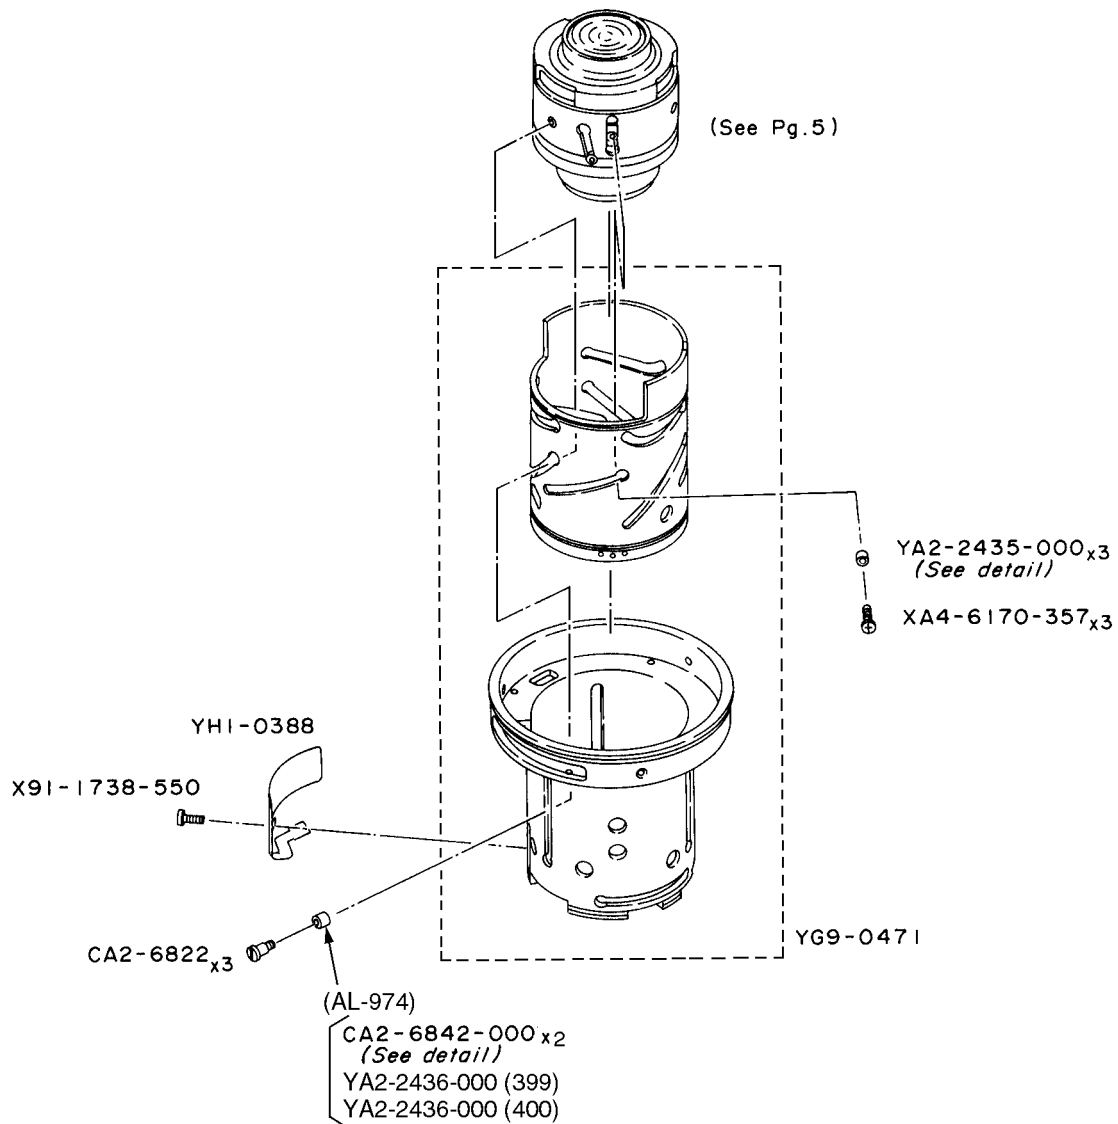

Canon

**EF 17-35mm 1:2.8 L USM
REF.NO. C21-9802**

**PARTS
CATALOG**

CANON LENS EF 17-35 mm 1:2.8 L USM

CY1-2180-000 detail

A	SIZE	A	SIZE
1.5 mm	(150)	2.2 mm	(220)
1.6 mm	(160)	2.3 mm	(230)
1.7 mm	(170)	2.4 mm	(240)
1.8 mm	(180)	2.5 mm	(250)
1.9 mm	(190)	2.6 mm	(260)
2.0 mm	(200)	2.7 mm	(270)
2.1 mm	(210)		

CY1-2178-000 detail

Service Use Only.	
A	SIZE
0.02 mm	(002)
0.05 mm	(005)

CANON LENS EF 17-35 mm 1:2.8 L USM

CANON LENS EF 17-35 mm 1:2.8 L USM

YA2-2419-000 detail

	A	SIZE
↓		∅3.99 mm (399)
A		∅4.00 mm (400)
↑		∅4.01 mm (401)

CANON LENS EF 17-35 mm 1:2.8 L USM

CA2-6842-000 detail

	A	SIZE
↓	∅ 3.99 mm	(399)
A	∅ 4.00 mm	(400)
↑	∅ 4.01 mm	(401)
	∅ 4.02 mm	(402)

YA2-2435-000 detail

	A	SIZE
↓	∅ 3.99 mm	(399)
A	∅ 4.00 mm	(400)
↑	∅ 4.01 mm	(401)

CANON LENS EF 17-35 mm 1:2.8 L USM

CA2-5227-000 detail

	A	SIZE
	φ0.7 mm	(070)
	φ0.8 mm	(080)

CANON LENS EF 17-35 mm 1:2.8 L USM

YA2-2417-000 detail

	A	SIZE
	∅ 3.99 mm	(399)
	∅ 4.00 mm	(400)
	∅ 4.01 mm	(401)