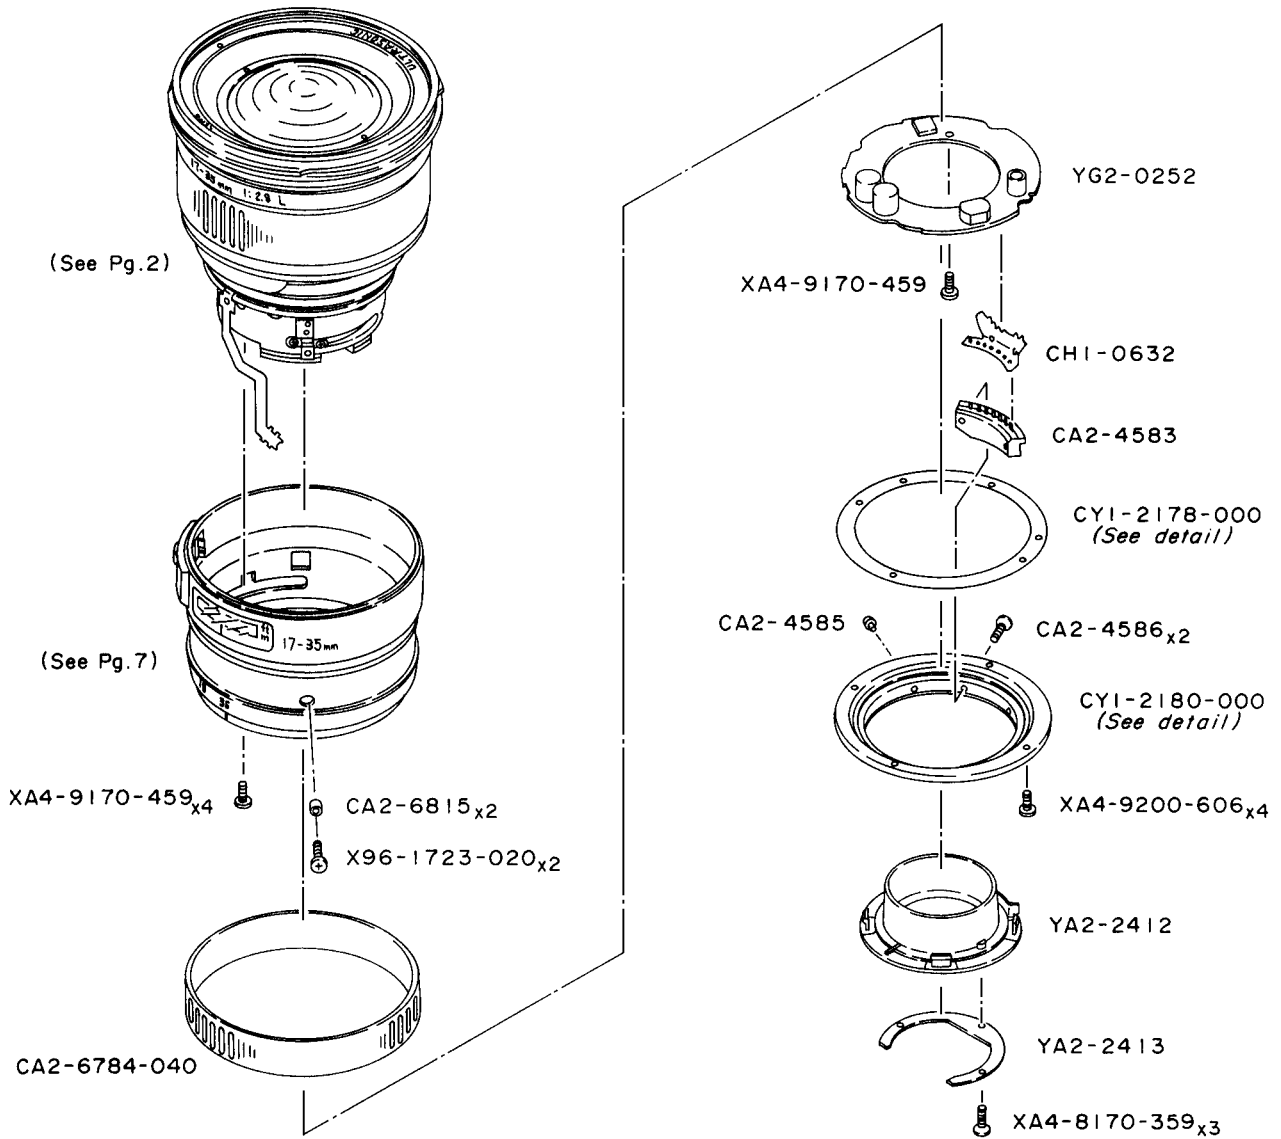

Canon

**EF 17-35mm 1:2.8 L USM
REF.NO. C21-9802**

**PARTS
CATALOG**

CANON LENS EF 17-35 mm 1:2.8 L USM

CY1-2180-000 detail

A	SIZE	A	SIZE
1.5 mm	(150)	2.2 mm	(220)
1.6 mm	(160)	2.3 mm	(230)
1.7 mm	(170)	2.4 mm	(240)
1.8 mm	(180)	2.5 mm	(250)
1.9 mm	(190)	2.6 mm	(260)
2.0 mm	(200)	2.7 mm	(270)
2.1 mm	(210)		

CY1-2178-000 detail

Service Use Only.	
A	SIZE
0.02 mm	(002)
0.05 mm	(005)

CANON LENS EF 17-35 mm 1:2.8 L USM

CANON LENS EF 17-35 mm 1:2.8 L USM

YA2-2419-000 detail

	A	SIZE
↓		∅3.99 mm (399)
A		∅4.00 mm (400)
↑		∅4.01 mm (401)

CANON LENS EF 17-35 mm 1:2.8 L USM

CA2-6842-000 detail

	A	SIZE
↓	∅ 3.99 mm	(399)
A	∅ 4.00 mm	(400)
↑	∅ 4.01 mm	(401)
	∅ 4.02 mm	(402)

YA2-2435-000 detail

	A	SIZE
↓	∅ 3.99 mm	(399)
A	∅ 4.00 mm	(400)
↑	∅ 4.01 mm	(401)

CANON LENS EF 17-35 mm 1:2.8 L USM

CA2-5227-000 detail

	A	SIZE
	φ0.7 mm	(070)
	φ0.8 mm	(080)

CANON LENS EF 17-35 mm 1:2.8 L USM

YA2-2417-000 detail

	A	SIZE
	∅ 3.99 mm	(399)
	∅ 4.00 mm	(400)
	∅ 4.01 mm	(401)