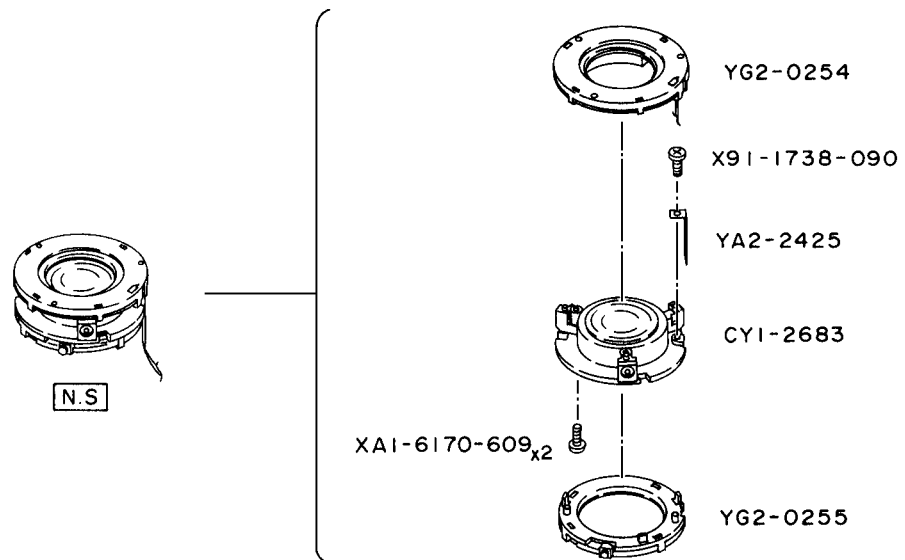

CANON LENS EF 17-35 mm 1:2.8 L USM