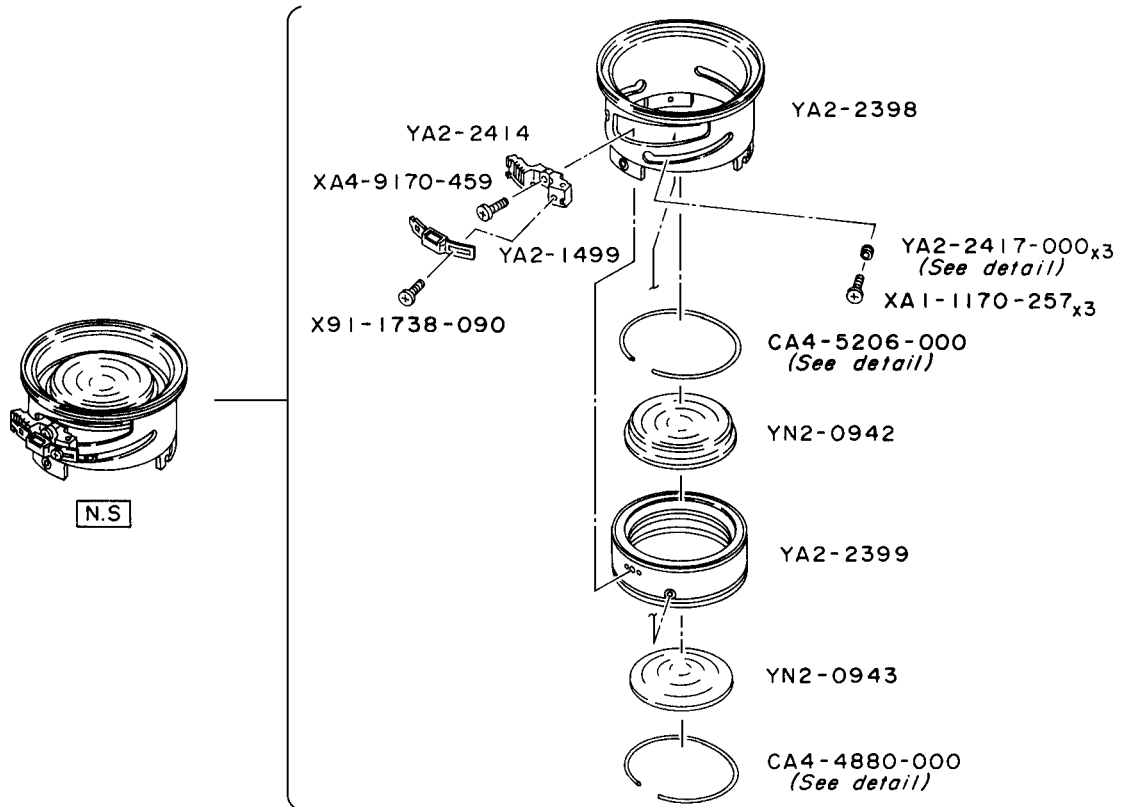

CANON LENS EF 17-35 mm 1:2.8 L USM

YA2-2417-000 detail

	A	SIZE
	∅ 3.99 mm	(399)
	∅ 4.00 mm	(400)
	∅ 4.01 mm	(401)

CA4-4880-000
CA4-5206-000 detail

	A	SIZE
	∅ 0.6 mm	(060)
	∅ 0.7 mm	(070)
	∅ 0.8 mm	(080)