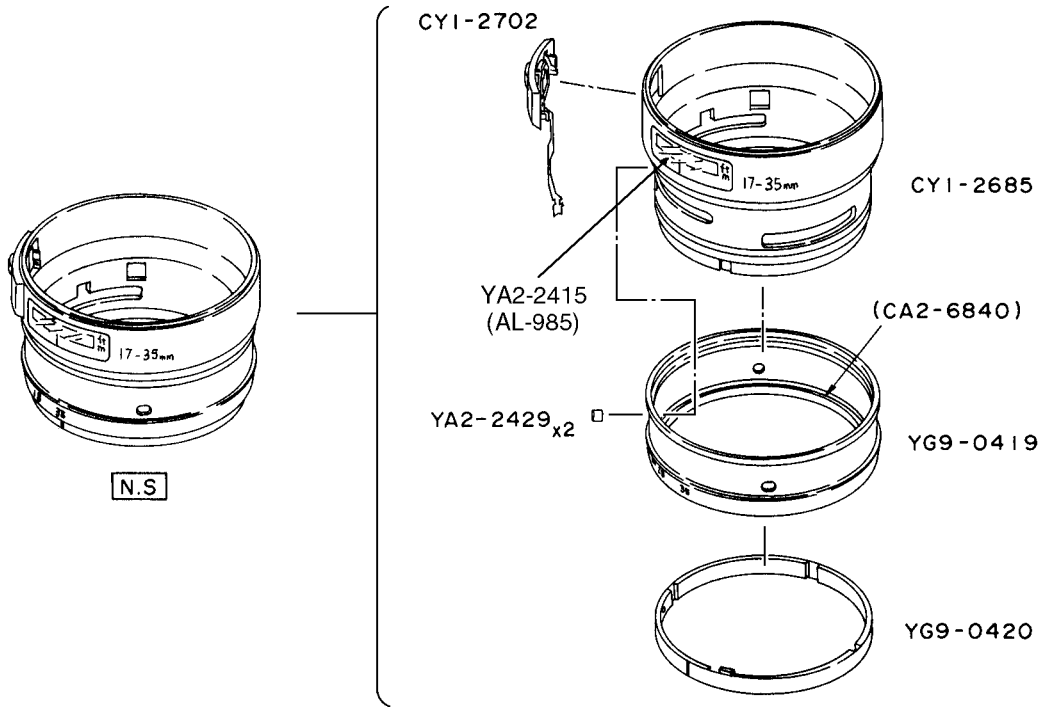

CANON LENS EF 17-35 mm 1:2.8 L USM