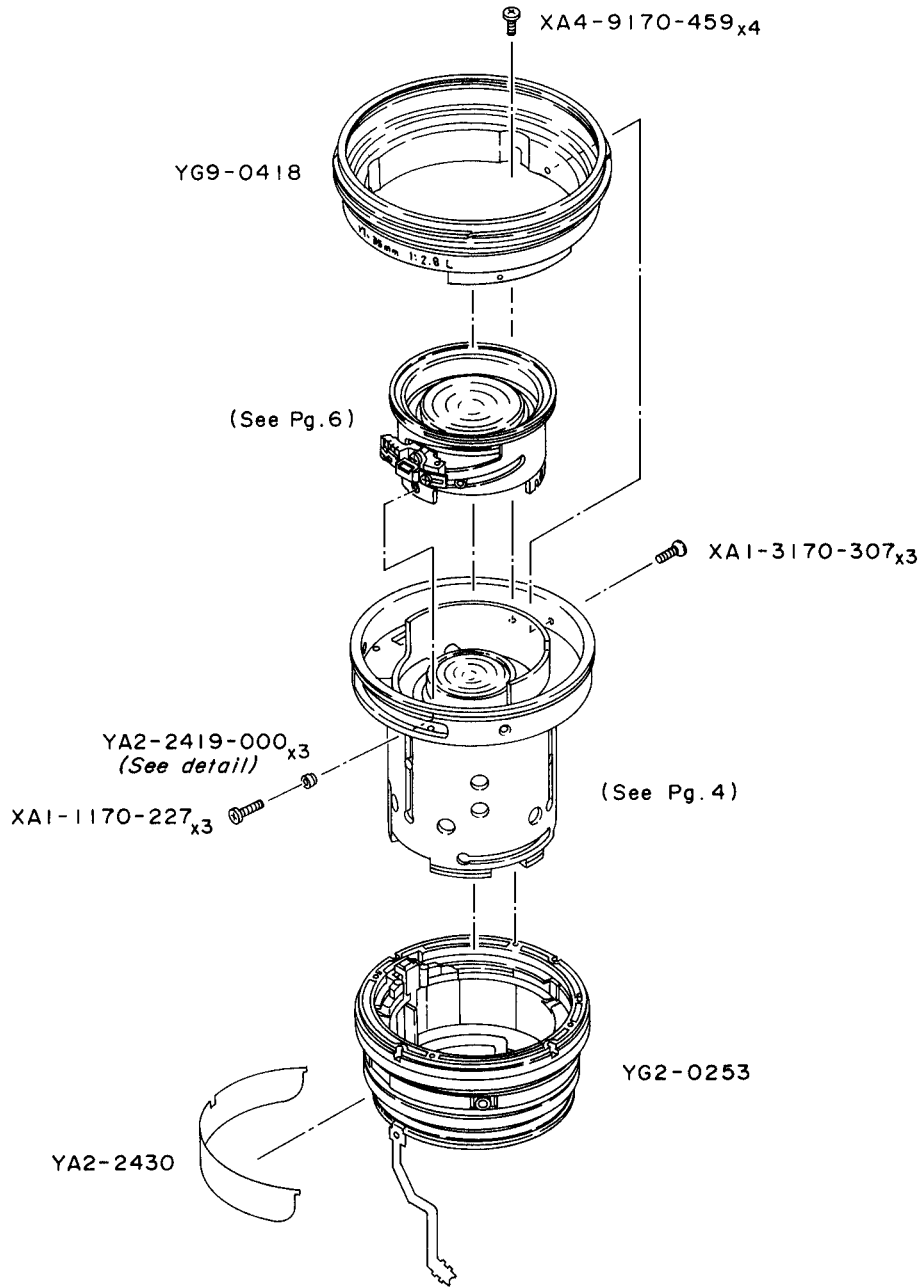

Canon

**EF 17-35mm 1:2.8 L USM
REF.NO. C21-9802**

**PARTS
CATALOG**

CANON LENS EF 17-35 mm 1:2.8 L USM

CY1-2180-000 detail

A	SIZE	A	SIZE
1.5 mm	(150)	2.2 mm	(220)
1.6 mm	(160)	2.3 mm	(230)
1.7 mm	(170)	2.4 mm	(240)
1.8 mm	(180)	2.5 mm	(250)
1.9 mm	(190)	2.6 mm	(260)
2.0 mm	(200)	2.7 mm	(270)
2.1 mm	(210)		

CY1-2178-000 detail

Service Use Only.	
A	SIZE
0.02 mm	(002)
0.05 mm	(005)

CANON LENS EF 17-35 mm 1:2.8 L USM

CANON LENS EF 17-35 mm 1:2.8 L USM

YA2-2419-000 detail

	A	SIZE
↓		∅3.99 mm (399)
A		∅4.00 mm (400)
↑		∅4.01 mm (401)

CANON LENS EF 17-35 mm 1:2.8 L USM

CA2-6842-000 detail

	A	SIZE
↓	∅ 3.99 mm	(399)
A	∅ 4.00 mm	(400)
↑	∅ 4.01 mm	(401)
	∅ 4.02 mm	(402)

YA2-2435-000 detail

	A	SIZE
↓	∅ 3.99 mm	(399)
A	∅ 4.00 mm	(400)
↑	∅ 4.01 mm	(401)

CANON LENS EF 17-35 mm 1:2.8 L USM

CA2-5227-000 detail

	A	SIZE
	φ0.7 mm	(070)
	φ0.8 mm	(080)

CANON LENS EF 17-35 mm 1:2.8 L USM

YA2-2417-000 detail

	A	SIZE
	∅ 3.99 mm	(399)
	∅ 4.00 mm	(400)
	∅ 4.01 mm	(401)