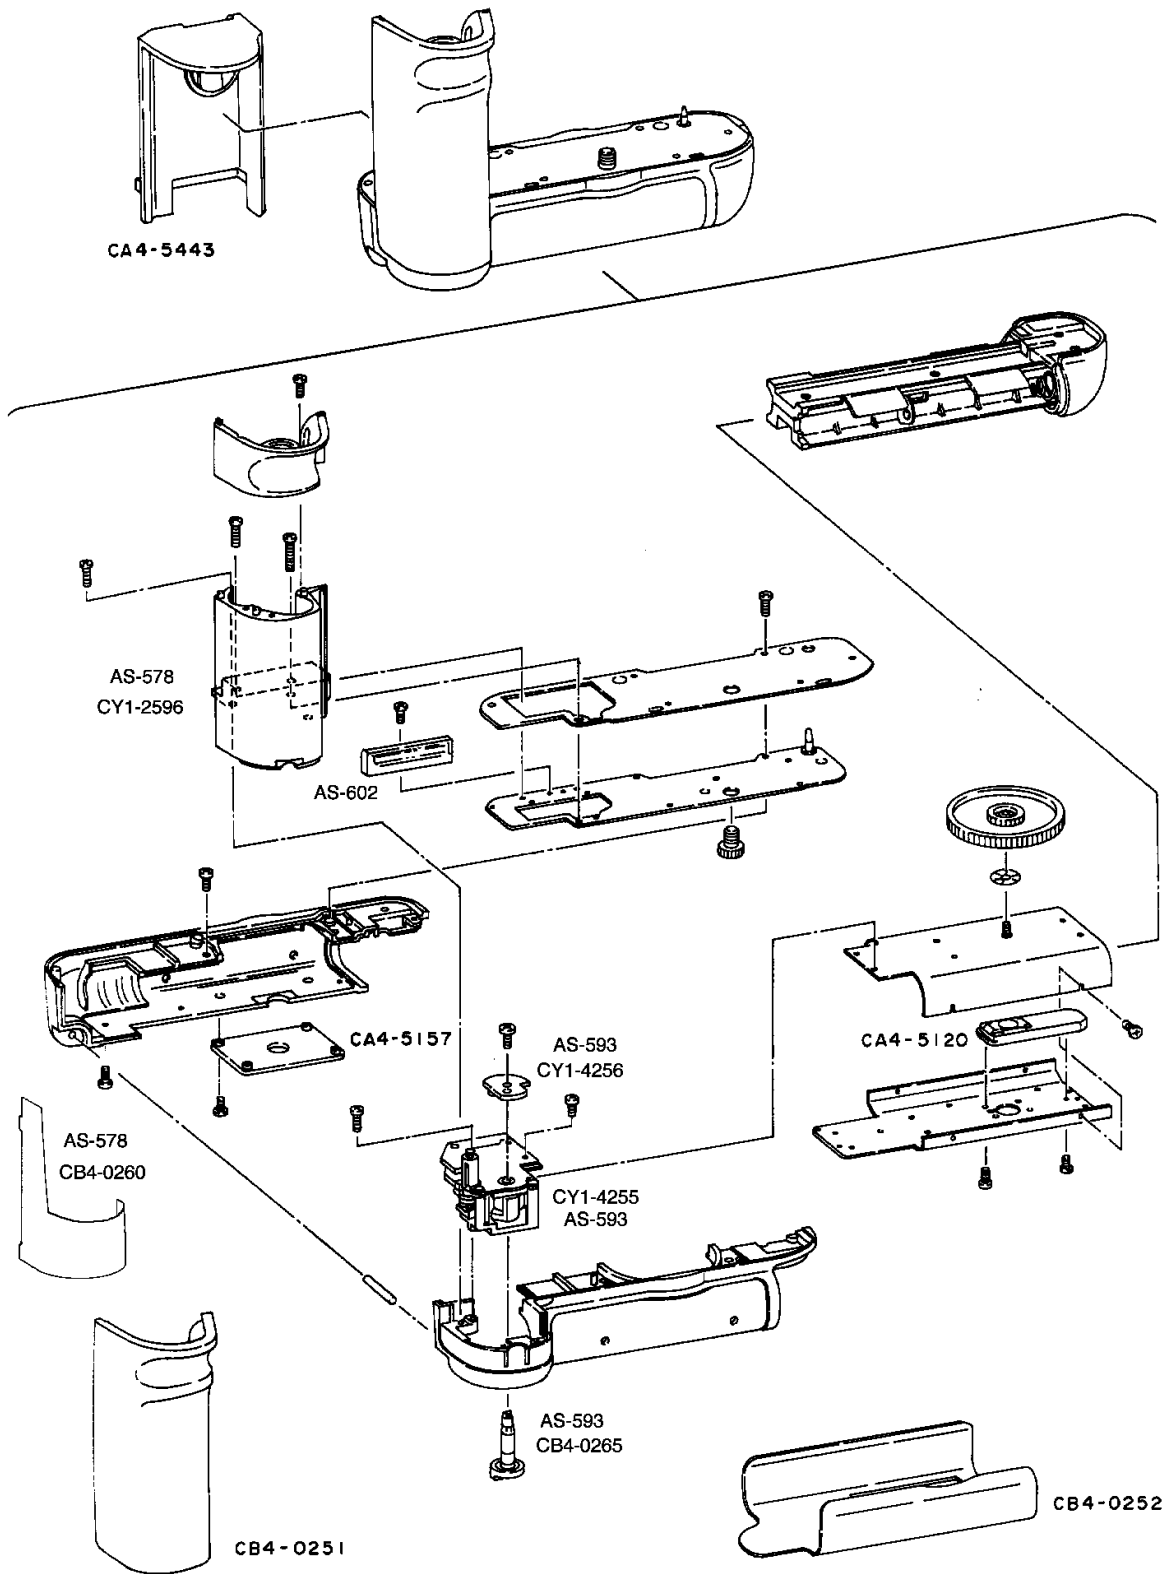

Canon

BATTERY PACK BP-E1

C50-1871

**PARTS
CATALOG**

CANON BATTERY PACK BP-E1

PARTS LIST

REF.NO.C50-1871

Report.No.	NEW PARTS NO.	CLASS	QTY	DESCRIPTION
	CA4-5120-000	D	1	TRIPOD, MD
	CA4-5157-000	D	1	BASE, TRIPOD
	CA4-5443-000	D	1	COVER, CONTACT PROTECTING
	CB4-0251-000	D	1	COVER, GRIP
	CB4-0252-000	D	1	COVER, CASE
AS-578	CB4-0260-000	E	1	ADHESIVE TAPE
AS-593	CB4-0265-000	E	1	SHAFT, BATTERY SWITCHING
AS-578	CY1-2596-000	E	1	B.P.GRIP UNIT
AS-593	CY1-4255-000	E	1	BATTERY SWITCHING UNIT
AS-593	CY1-4256-000	E	1	CONTACT, RESET